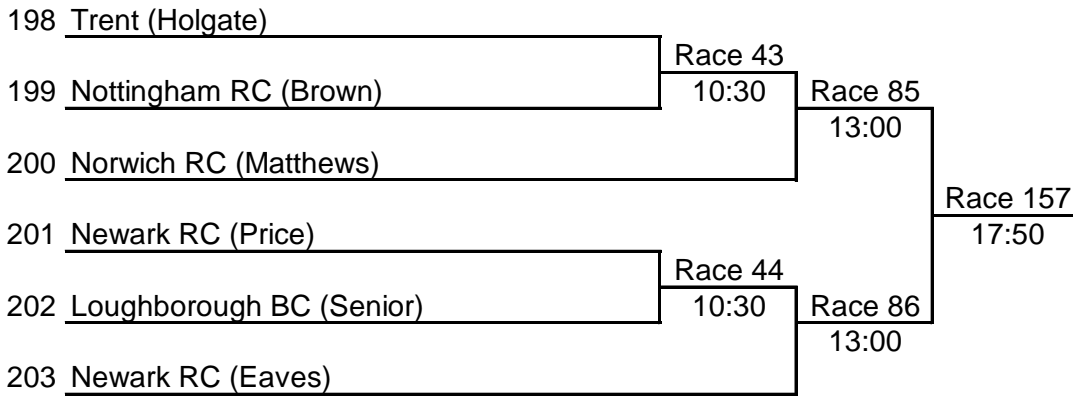

EVENT No. 58
Sponsored by:

W.J14.1x
John Coleman