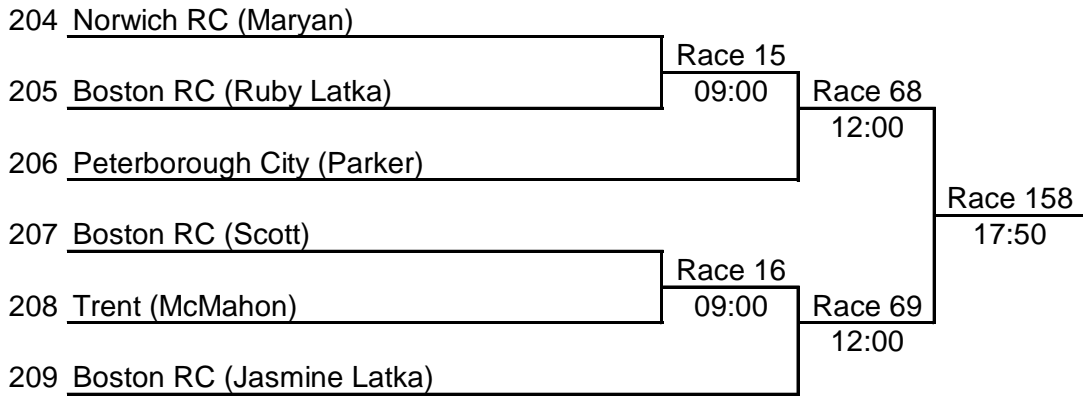

EVENT No. 59
Sponsored by:

W.J13.1x
Mike Watson