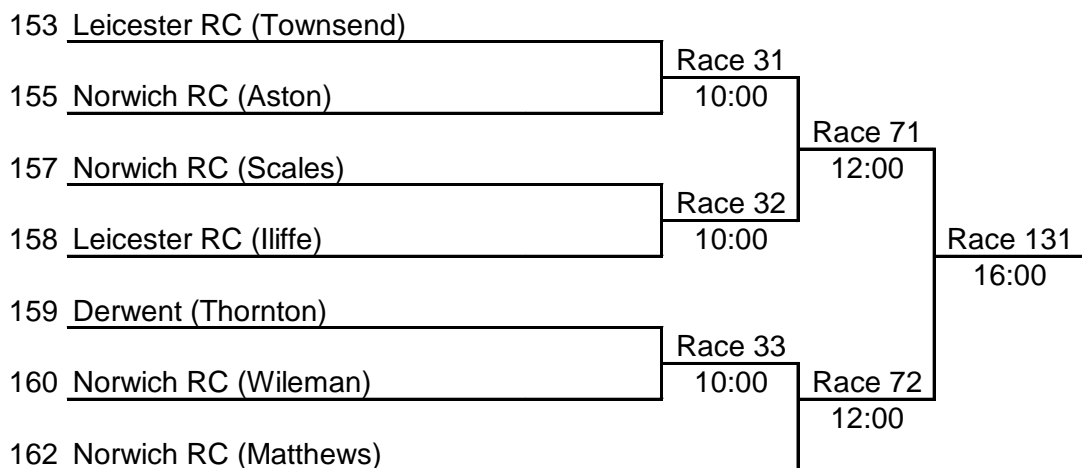

EVENT No. 50
Sponsored by:

NOV.1X
John Coleman

EVENT No. 51
Sponsored by:

J17.1x
Leicestershire Constabulary

163	Peterborough City (Halliday)			
164	Trent (McDonagh)	Race 23		
		09:30	Race 108	
165	Peterborough City (Richardson)		14:30	
166	Burton Leander (Dan Roe)			Race 139
				16:30
167	Leicester RC (Thompson)	Race 24		
		09:30	Race 109	
168	Loughborough BC (Boardman)		14:30