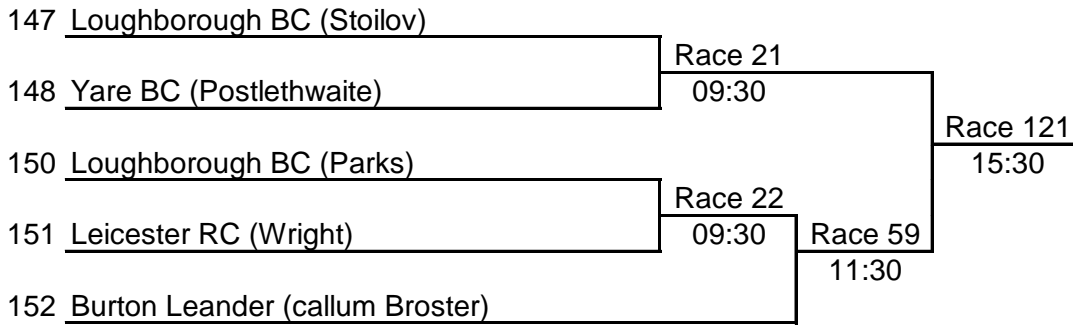

145 Leicester RC (Smith)

146 Trentham BC (Warrington)

Race 120

15:30

EVENT No. 49
Sponsored by:

IM3.1x
Scaffold Services Ltd

EVENT No. 50
Sponsored by:

NOV.1X
John Coleman