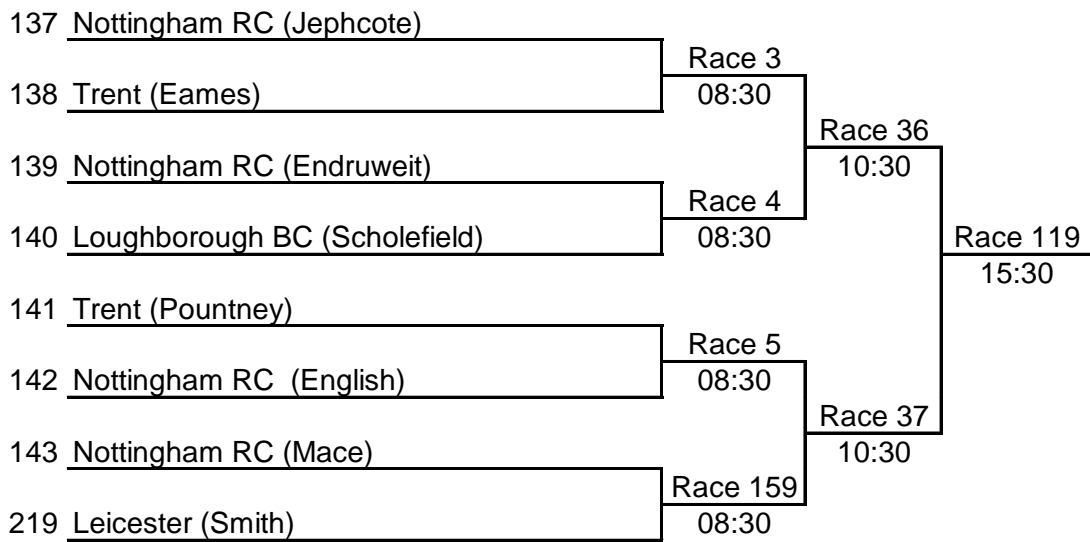

135 Abingdon RC

136 Northampton RC

Race 146

17:00

EVENT No. 47
Sponsored by:

ELI.1X
Tim & Paula Walton

EVENT No. 48
Sponsored by:

IM2.1x
Dickinson & Morris Pie Shop