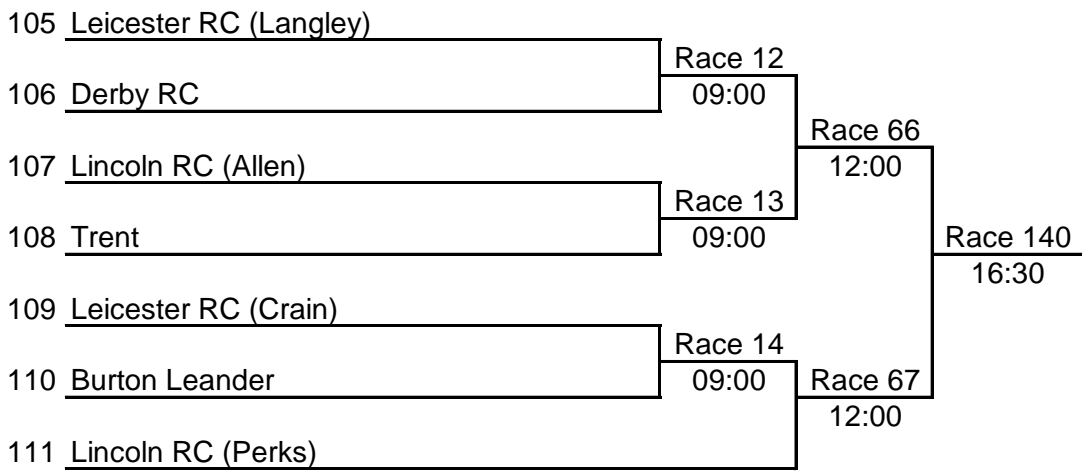

EVENT No. 37
Sponsored by:

J14.2x
Leicester City Football Club

102	Norwich RC (Nott)		
103	Leicester RC	Race 39 10:30	Race 115 15:00
104	Norwich RC (West)		

EVENT No. 38
Sponsored by:

W.NOV.2x
Mawby and King Glassworks