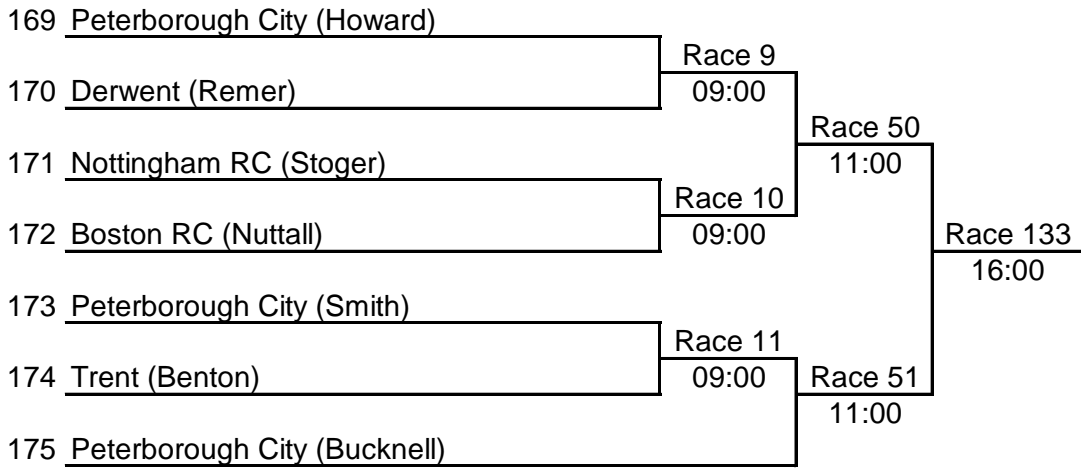

EVENT No. 52
Sponsored by:

J15.1x
Walkers Crisps

EVENT No. 53
Sponsored by:

J14.1x
Jamie Lewis Residential Lettings

176	<u>Leicester RC (Cygan)</u>			
177	<u>Peterborough City (Hanby)</u>	Race 74 12:30	Race 111 14:30	
178	<u>Peterborough City (Beeken)</u>			Race 150 17:00
179	<u>Newark RC (Goodwin)</u>			
180	<u>Champ Thames (Camb) (Jacklin)</u>	Race 75 12:30	Race 112 14:30	
181	<u>Trent (Smith)</u>