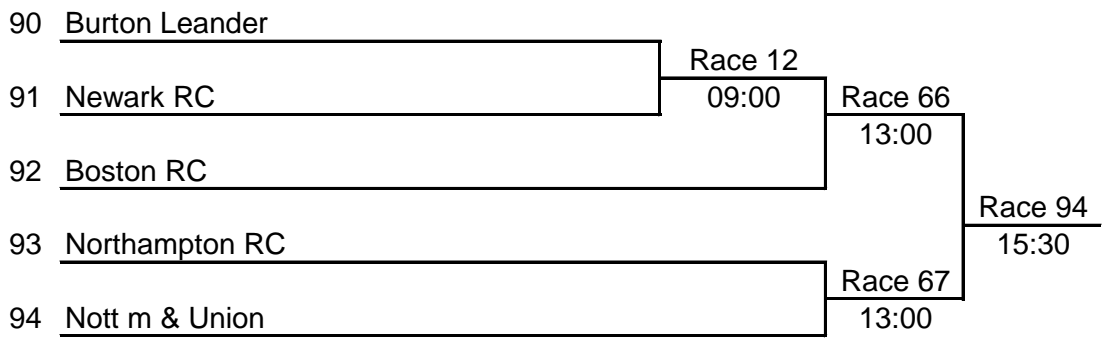

86 Nott m & Union

Race 24

87 Leicester RC

10:00

Event : 32 W.J16A.2x

88 Boston RC

89 Norwich RC

Race 45

11:30

Event : 33 W.J15A.2x

Event : 34 W.J14A.2x

95	Newark RC			
96	Leicester RC (Henry)	Race 31		
		10:30	Race 51	
97	Trent		12:00	
98	Nott m & Union			Race 80
				14:00
99	Leicester RC (Wood)	Race 52		
		12:00		