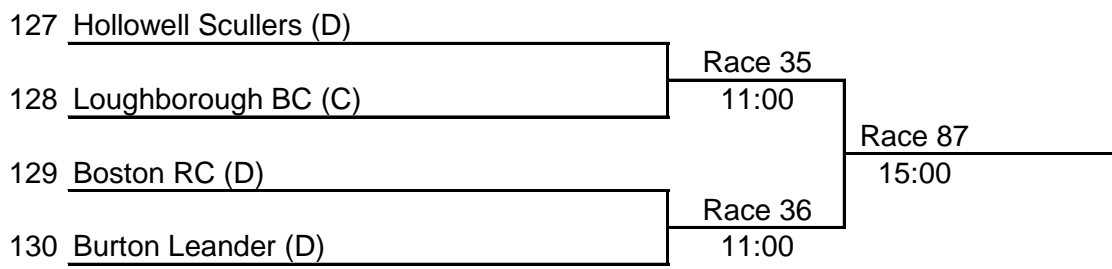

Event : 41 MasC/D.4+

124	<u>Boston RC (D)</u>		
125	<u>Northampton RC (C)</u>	Race 22 10:00	Race 56 12:30
126	<u>Lincoln Rowing Centre \ RAF (D)</u>		

Event : 42 MasC/D.2x