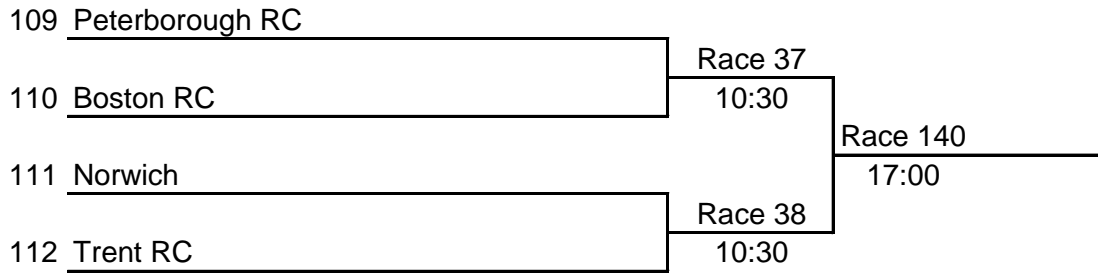

12:30

Race 139

108 Newark

17:00

Event 32 - W.J15A.2x

Sponsored by:

John Coleman

Event 33 - W.J14A.2x