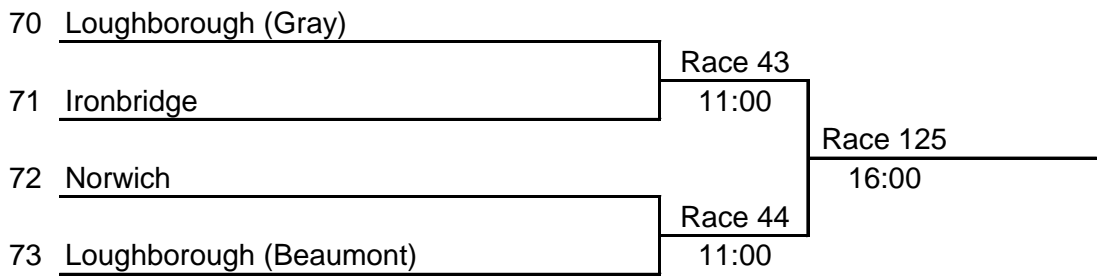

Handelsbanken

68 Hollowell Scullers

Race 60

69 Burton Leander

12:00

Event 23 - W.IM2.2x

Sponsored by:

Kirby & West