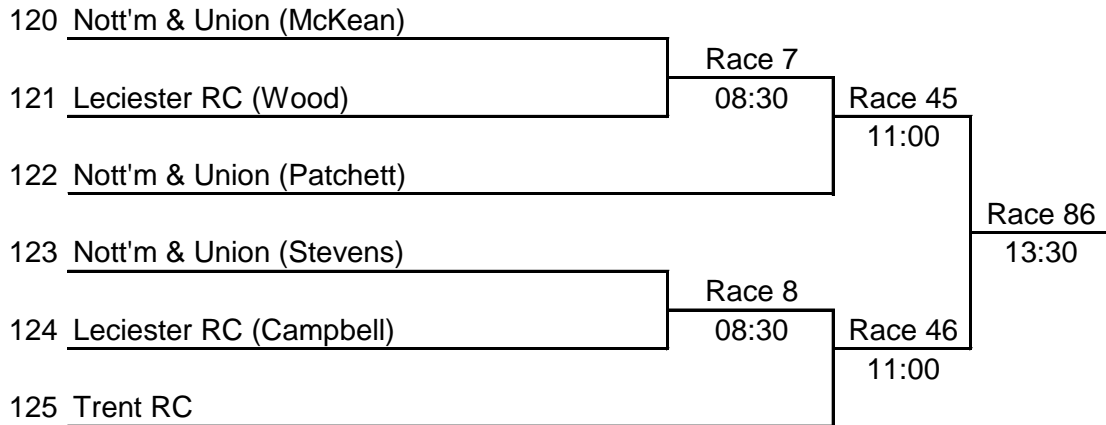

Sponsored by:

Tim Walton & Paula Walton

Event 34 - W.J13A.2x

Sponsored by:

Leicester RC Explore Rowing Squad

Event 35 - W.J12A.2x

Sponsored by:

Scaffold Services Ltd