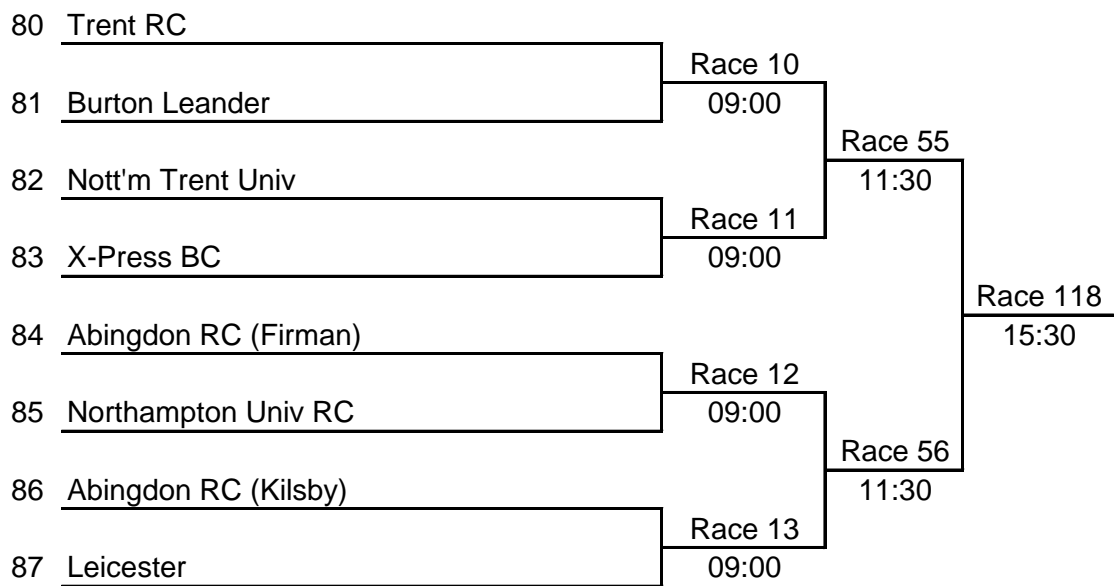

Event 25 - W.NOV.2x

Sponsored by:

HoldingTheBags Event Photography

Event 26 - J17A.2x

Sponsored by:

Tim Walton & Paula Walton

88	Norwich (Nott)			
89	Leicester	Race 42		
		11:00	Race 99	
90	Norwich (West)		14:30	
91	Burton Leander			Race 151
				17:40
92	Norwich (Johnston)	Race 100		
		14:30