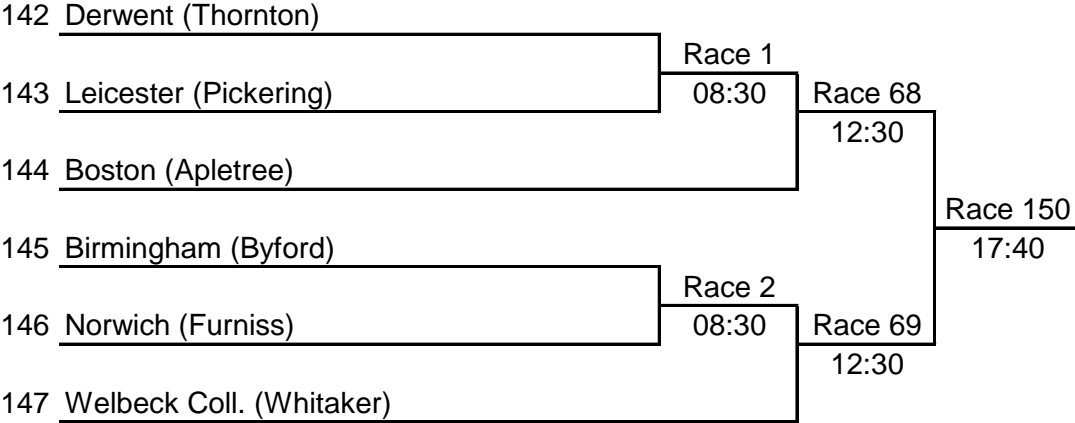

Tony Green

140 Abingdon RC

Race 131

141 City of Oxford

16:30

Event 43 - IM3.1x

Sponsored by:

Kirby & West