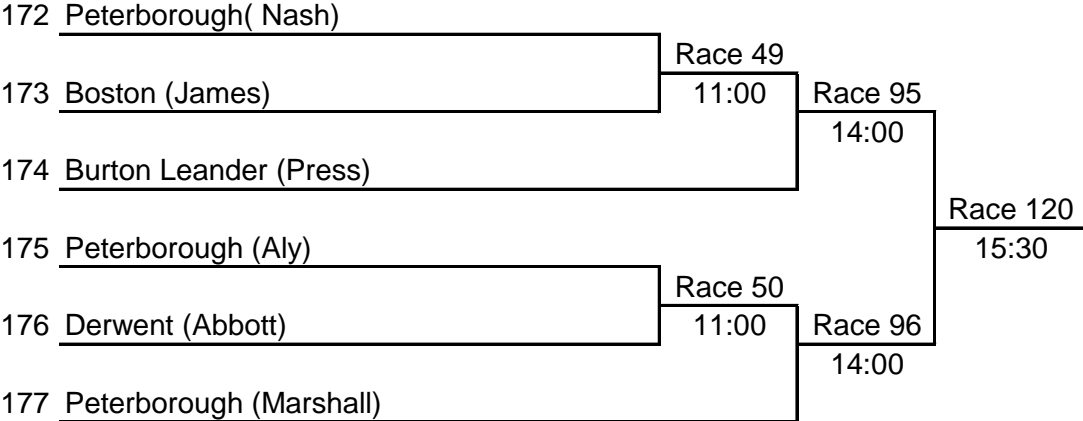

Event 49 - J16A.1x

Sponsored by:

Leicester City Football Club

168	Nowwich (Ward)			
169	Peterborough (Khosla)	Race 52	11:30	
170	Norwich (Ellis)			Race 111 15:00
171	Peterborough (Hallam)	Race 53	11:30	

Event 50 - J15A.1x

Sponsored by:

John Coleman