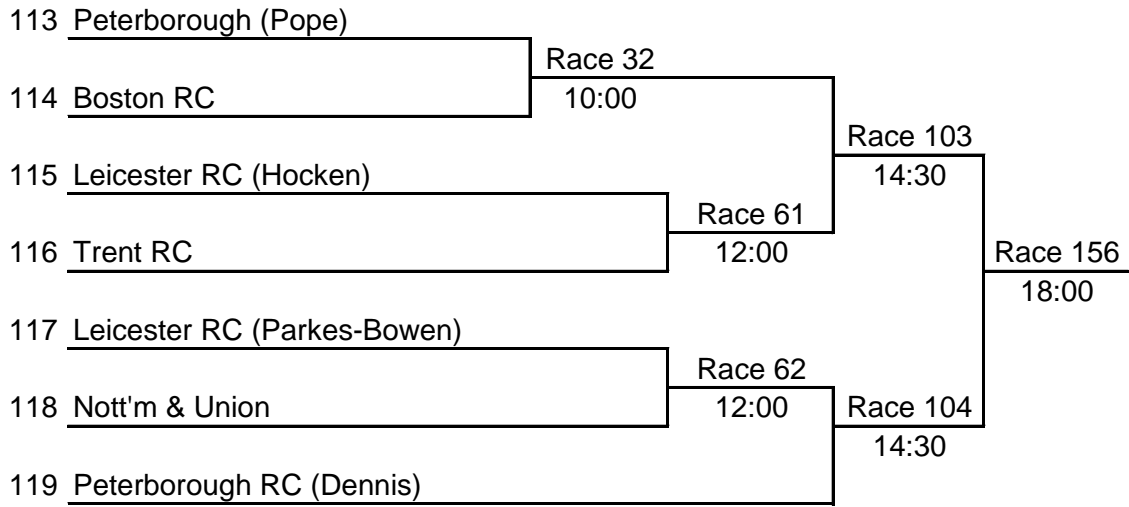

Event 33 - W.J14A.2x

Sponsored by:

Tim Walton & Paula Walton