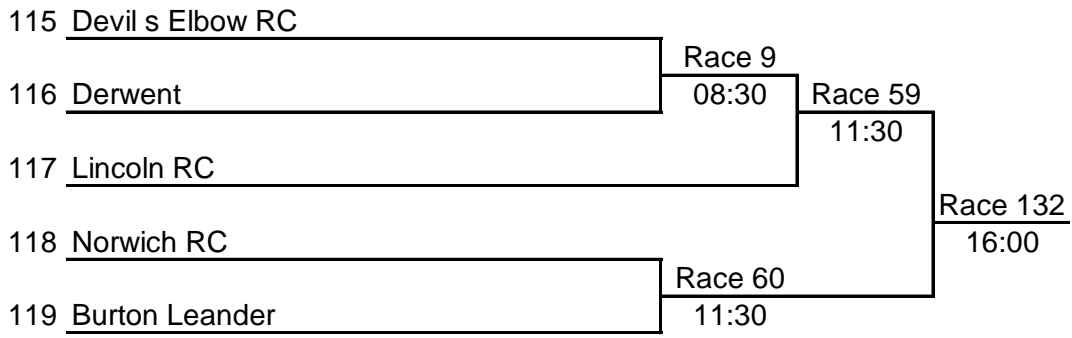

EVENT No. 30
Sponsored by:

W.J16A.2x
Mawby and King Glassworks

111	<u>Loughborough BC (Scratched)</u>			
112	<u>Trent</u>	Race 4	08:30	
113	<u>Boston RC</u>			Race 75
114	<u>Leicester RC</u>	Race 5	08:30	12:00

EVENT No. 31
Sponsored by:

W.J15A.2x
HoldingTheBags Event Photography