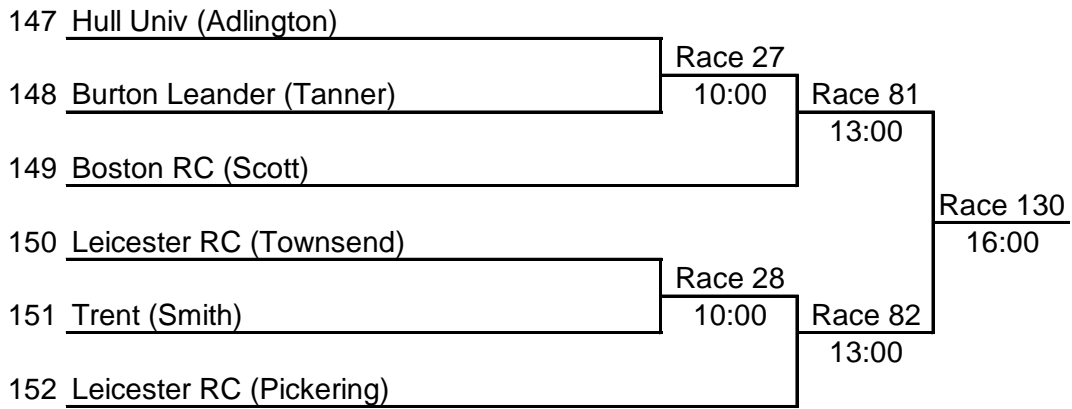

EVENT No. 41
Sponsored by:

NOV.1x
HoldingTheBags Event Photography