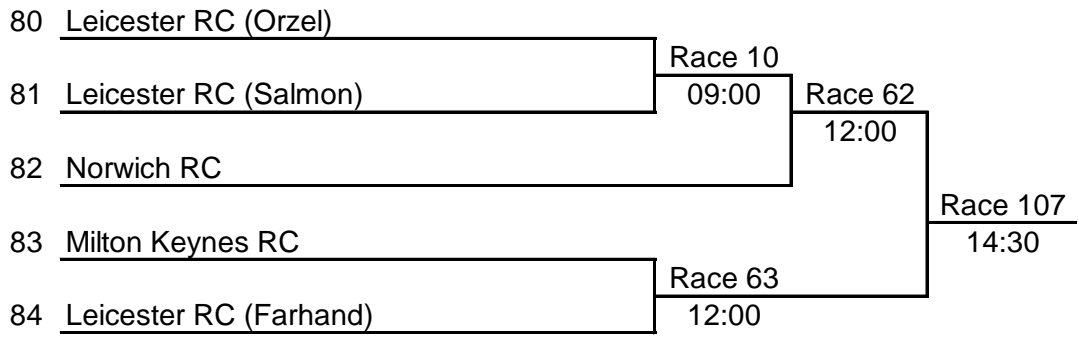

EVENT No. 21
Sponsored by:

IM2.2x
Paul & Sue Shaw

78 Leicester RC

79 Trent

Race 99

14:00

EVENT No. 22
Sponsored by:

IM3.2x
Ribbon Lakes