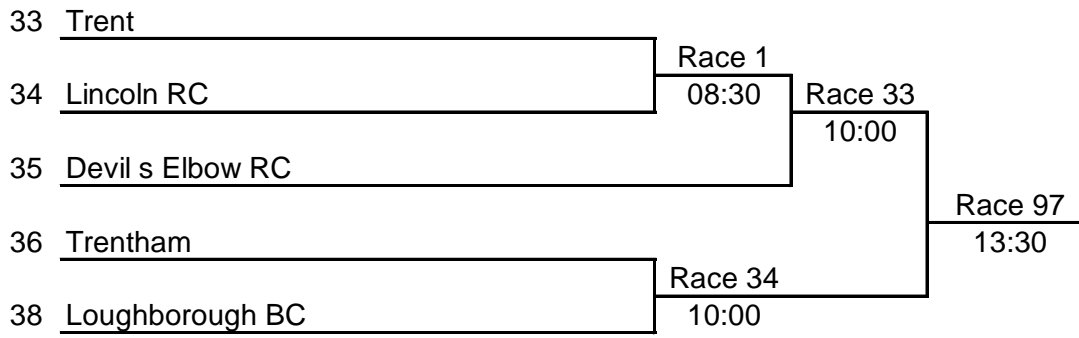

EVENT No. 8
Sponsored by:

NOV.4x+
Everards Brewery

31 Trentham BC

32 Norwich RC

Race 77

12:30

EVENT No. 9
Sponsored by:

W.NOV.4x+
HoldingTheBags Event Photography