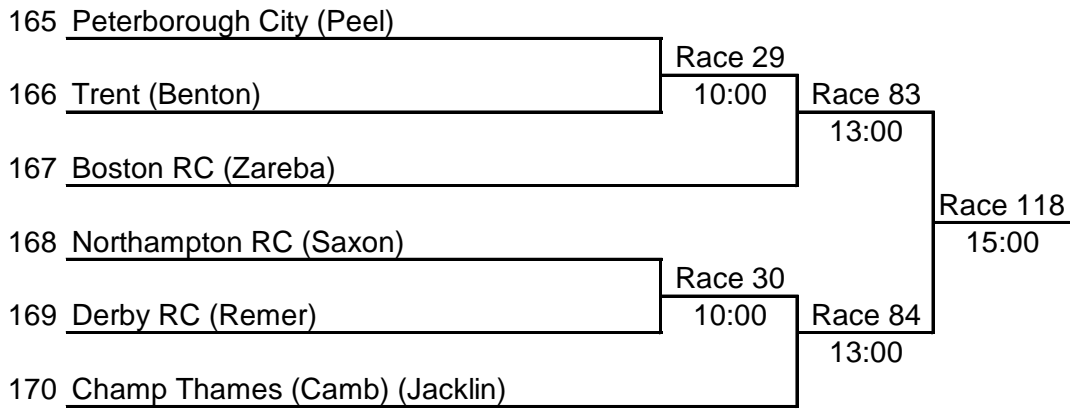

EVENT No. 47
Sponsored by:

J16A.1x
HoldingTheBags Event Photography