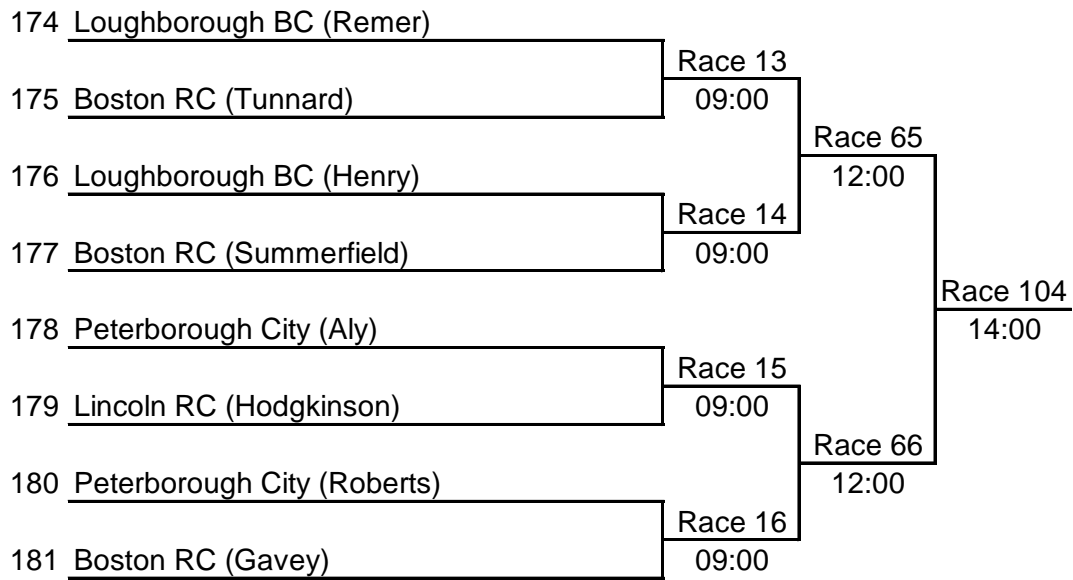

172 Loughborough BC (McNally-Reilly)

11:00

Race 128

15:30

173 Peterborough City (Riotto)

EVENT No. 49
Sponsored by:

J14A.1x
Ribbon Lakes

EVENT No. 50
Sponsored by: