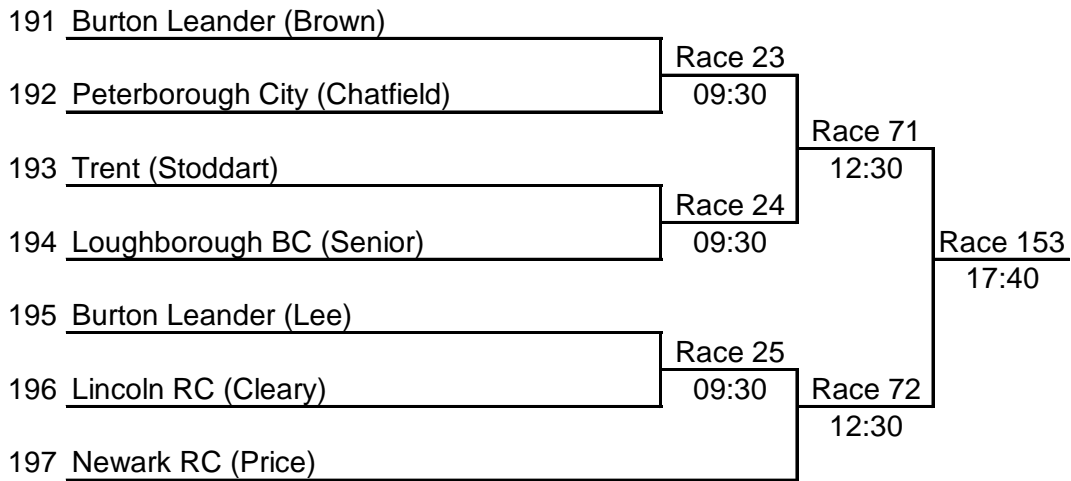

EVENT No. 53
Sponsored by:

W.J15A.1x
HoldingTheBags Event Photography

EVENT No. 54
Sponsored by:

W.J14A.1x
Ribbon Lakes

198	<u>Boston RC (Scott)</u>				
199	<u>Burton Leander (Wright)</u>	Race 40			
		10:30	Race 91		
200	<u>Derwent (Meynell)</u>		13:30		
201	<u>Peterborough City (Hickman)</u>			Race 113	
				14:30	
202	<u>Loughborough BC (Senior)</u>	Race 41			
		10:30	Race 92		
203	<u>Trent (Gray)</u>		13:30